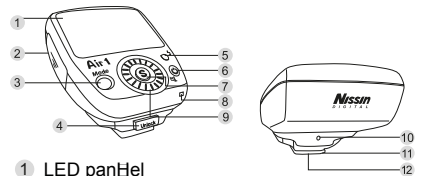

Di700A

OK

Air 1 Commander

"3N" On/ Off

#RLGNHWHNDOO

2VDGHLPHWVHG

- 1 LED panHel
- 2 3DWDUHLSHVDNDWH
- 3 9IOUHLLPLSS
- 4 9DEDVWVSS
- 5 7HVWIOSS
- 6 On/ Off OOLWHLHODm/ Off
- 7 Select/ Set PL
- 8 5LKPDDDV
- 9 9DOLNNHWVW
- 10 AF-DELDOV
- 11 9IOMDO
- 12 9IONRWDNWLG