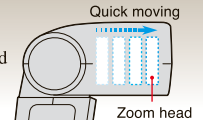

## OFF CAMERA FLASH PHOTOGRAPHY

Easy wireless flash by slave synchronization.

Place one or several Di622 at any place to lighten up or create the art of light onto the subject. Di622 is designed to synchronize with the master flash.

## MOVING FLASH HEAD

Quick and sharp tracing the lens moving position.

High quality stepping motor enable to catch up the frequent and repeated action of lens framing. You won't miss the moment.

Catch Light Panel    Wide Angle Diffuser    Turning Horizontally (180°)    Turning Vertically (90°)